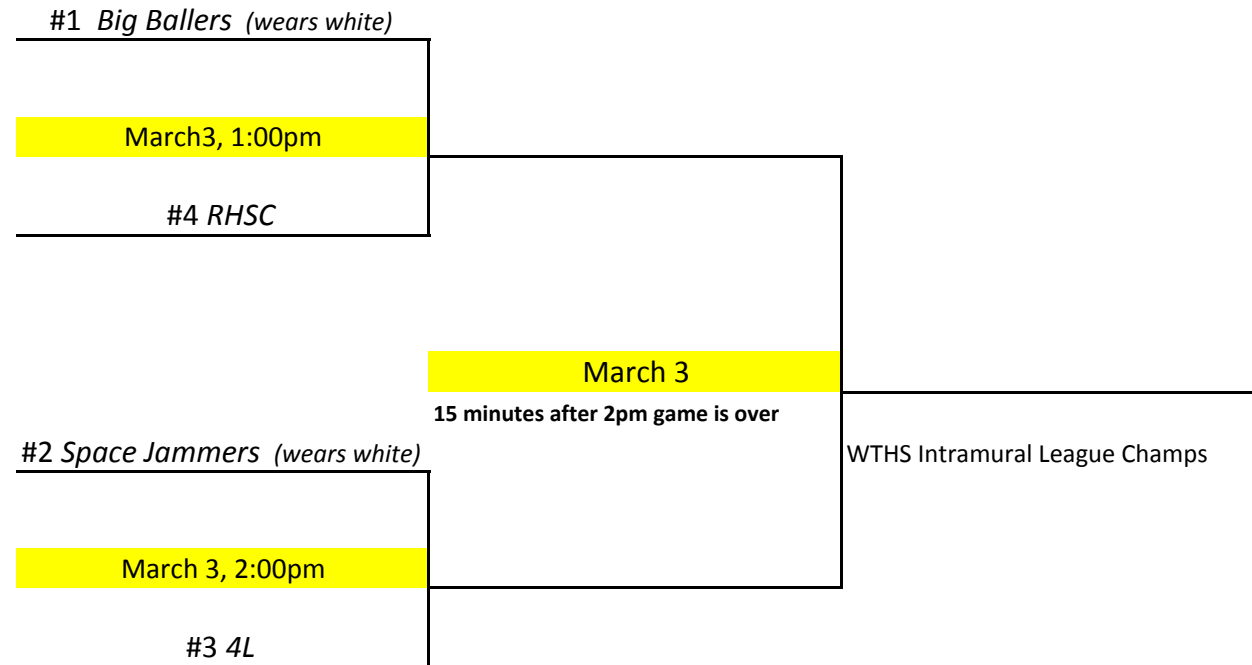

# WTHS Intramural Basketball League 2018/19 Tourney

Teams seeded 2, 3 & 4 should bring both white and black t-shirts

**Games are officiated by patched IHSA referees, played under IHSA rules, except for rules listed below**

Game is two 18 minute halves, one timeout per half

Clock stops last two minute of each half

Overtime, 3 minute running clock

Only players allowed to sit in team bench area

*Tournament winner will be presented intramural league Champ T-shirts*